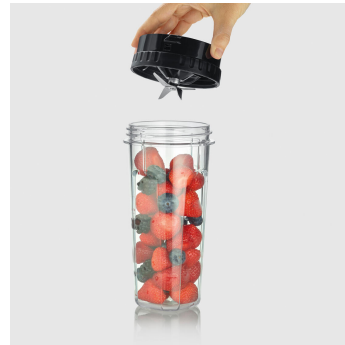

SM 3724 Stand mixer Pro

- **Powerful & flexible**
600 W motor with 2 power levels and pulse function for creamy smoothies, soups, sauces and more more - perfectly controlled blending.
- **With 4-blade knife**
Two power levels up to 26,400 rpm.
- **Versatile use options**
The 1.5 liter glass container is suitable for both hot and cold preparation.
The smoothie blender and chopper made of robust Tritan and plastic are ideal for smaller portions. With the leak-proof drinking lid, the smoothie blender is also easy to use on the go.
- **Practical & easy to clean**
Removable - stainless steel blade, both container and lid are dishwasher safe - compact and easy to keep clean.
- **Intuitive to operate**
The rotary control enables simple and precise control for effortless operation.

Overview of important data

| | |
|-----------------------------------|--------------------------------------|
| Power | 600.00 Watt |
| Colour / Material | brushed / black / Glass / Plastic |
| Packing dimensions (WxDxH) | 45.0 x 30.2 x 21.8 cm |
| Gross weight incl. packaging | 4.40 kg |
| Dimensions of the product (WxDxH) | 21.8 x 16.5 x 40.0 cm |
| Net weight | 3.30 kg |
| Display box | 2 Pc. |
| EAN | 4008146049415 |
| Further special features | - Rotational speed (rpm): 26.400 rpm |

Product details

With 2 power levels and pulse function for creamy smoothies, soups, sauces and more.

Glass blender jug with pouring spout and 1.5 liter capacity.

Incl. smoothie "to go" maker.

Incl. grinder attachment for chopping spices, pesto, dips and puree.

Practical and easy to clean. Removable stainless steel blade, dishwasher-safe container and lid.